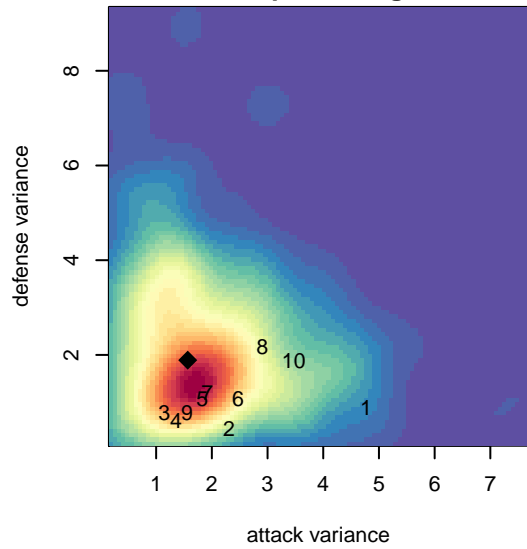

Crossfire Select Gordan G04

Crossfire Select
 Redmond, WA
 G04 total strength=256
 attack=0.22 defense=0.1
 fall league = NPSL Div 1 U11
 spr league = Spr NPSL Div 1 U11

alt names used:
 Crossfire Gordan
 Crossfire Select G04 Gordon
 Crossfire Select G04-White-Gordon
 CROSSFIRE SELECT G04-WHITE-GORDON
 Crossfire Select G04 - Gordon

Venues played:
 2015 KCC GU11 Silver
 2015 Crossfire Select GU11 Gold
 2015 Bigfoot Silver A U11
 2015 NPSL Division 1 U11
 2015 Spr NPSL Division 1 U11

Crossfire Select Gordan G04
 Dots are actual minus expected GF (blue circles) and GA (red triangles).
 Blue line is smoothed change in attack strength. Red is smoothed change in defense strength.

**attack and defense variance (black dot)
relative to other teams
and top 10 in region**

**attack and defense rating
relative to others at age
and all opponents in last 13 months**

Performance relative to 13 month average