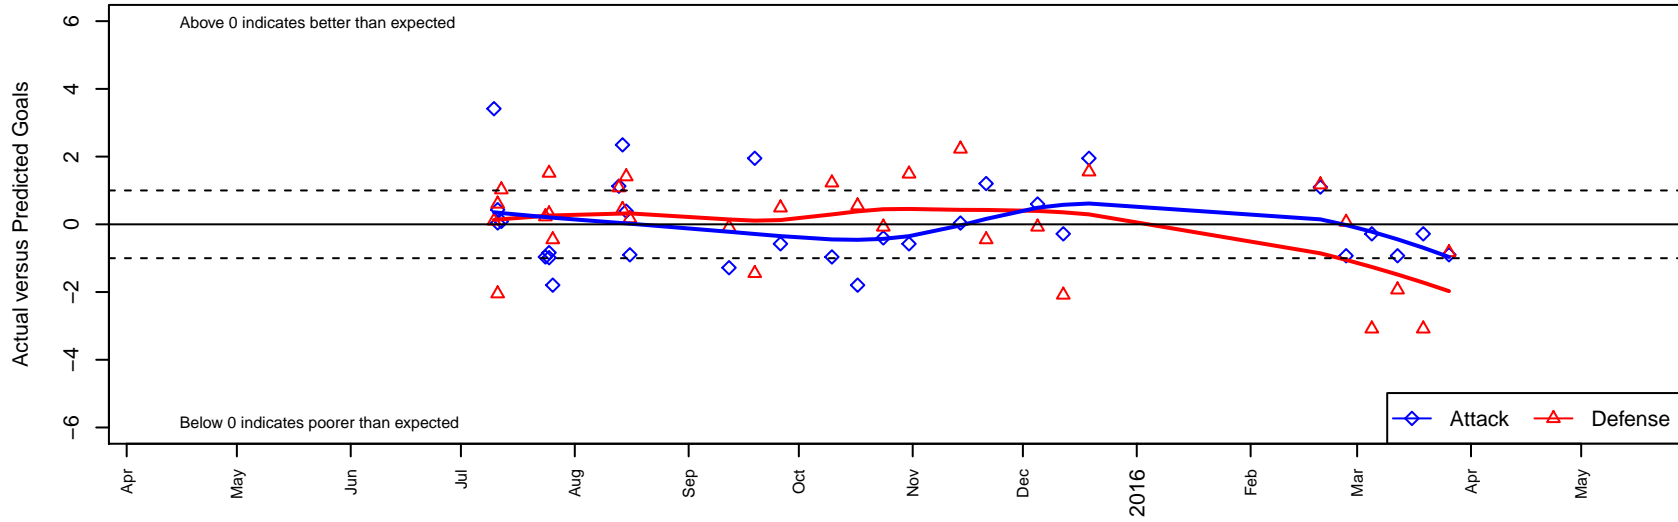

Crossfire Select Gordan G04

Crossfire Select
 Redmond, WA
 G04 total strength=256
 attack=0.22 defense=0.1
 fall league = NPSL Div 1 U11
 spr league = Spr NPSL Div 1 U11

alt names used:
 Crossfire Gordan
 Crossfire Select G04 Gordon
 Crossfire Select G04-White-Gordon
 CROSSFIRE SELECT G04-WHITE-GORDON
 Crossfire Select G04 - Gordon

Venues played:
 2015 KCC GU11 Silver
 2015 Crossfire Select GU11 Gold
 2015 Bigfoot Silver A U11
 2015 NPSL Division 1 U11
 2015 Spr NPSL Division 1 U11

Crossfire Select Gordan G04
 Dots are actual minus expected GF (blue circles) and GA (red triangles).
 Blue line is smoothed change in attack strength. Red is smoothed change in defense strength.

**attack and defense variance (black dot)
relative to other teams
and top 10 in region**

**attack and defense rating
relative to others at age
and all opponents in last 13 months**

Performance relative to 13 month average