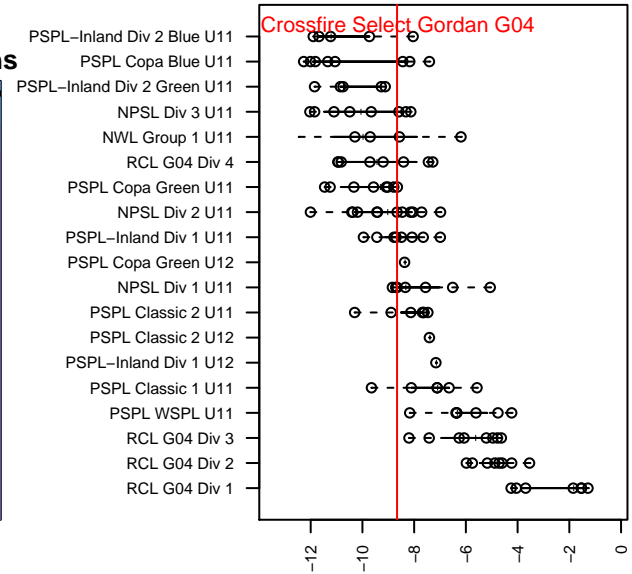

Crossfire Select Gordan G04

Crossfire Select
 Redmond, WA
 G04 total strength=256
 attack=0.22 defense=0.1
 fall league = NPSL Div 1 U11
 spr league = Spr NPSL Div 1 U11

alt names used:
 Crossfire Gordan
 Crossfire Select G04 Gordon
 Crossfire Select G04-White-Gordon
 CROSSFIRE SELECT G04-WHITE-GORDON
 Crossfire Select G04 - Gordon

Venues played:
 2015 KCC GU11 Silver
 2015 Crossfire Select GU11 Gold
 2015 Bigfoot Silver A U11
 2015 NPSL Division 1 U11
 2015 Spr NPSL Division 1 U11

Crossfire Select Gordan G04
 Dots are actual minus expected GF (blue circles) and GA (red triangles).
 Blue line is smoothed change in attack strength. Red is smoothed change in defense strength.

**attack and defense variance (black dot)
relative to other teams
and top 10 in region**

**attack and defense rating
relative to others at age
and all opponents in last 13 months**

Performance relative to 13 month average