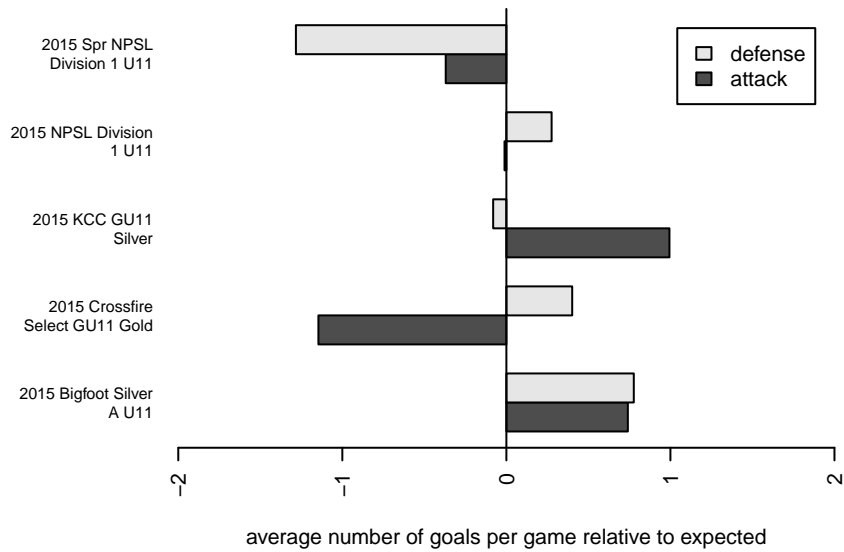

Crossfire Select Gordan G04

Crossfire Select
 Redmond, WA
 G04 total strength=256
 attack=0.22 defense=0.1
 fall league = NPSL Div 1 U11
 spr league = Spr NPSL Div 1 U11

alt names used:
 Crossfire Gordan
 Crossfire Select G04 Gordon
 Crossfire Select G04-White-Gordon
 CROSSFIRE SELECT G04-WHITE-GORDON
 Crossfire Select G04 - Gordon

Venues played:
 2015 KCC GU11 Silver
 2015 Crossfire Select GU11 Gold
 2015 Bigfoot Silver A U11
 2015 NPSL Division 1 U11
 2015 Spr NPSL Division 1 U11

Crossfire Select Gordan G04
 Dots are actual minus expected GF (blue circles) and GA (red triangles).
 Blue line is smoothed change in attack strength. Red is smoothed change in defense strength.

**attack and defense variance (black dot)
relative to other teams
and top 10 in region**

**attack and defense rating
relative to others at age
and all opponents in last 13 months**

Performance relative to 13 month average